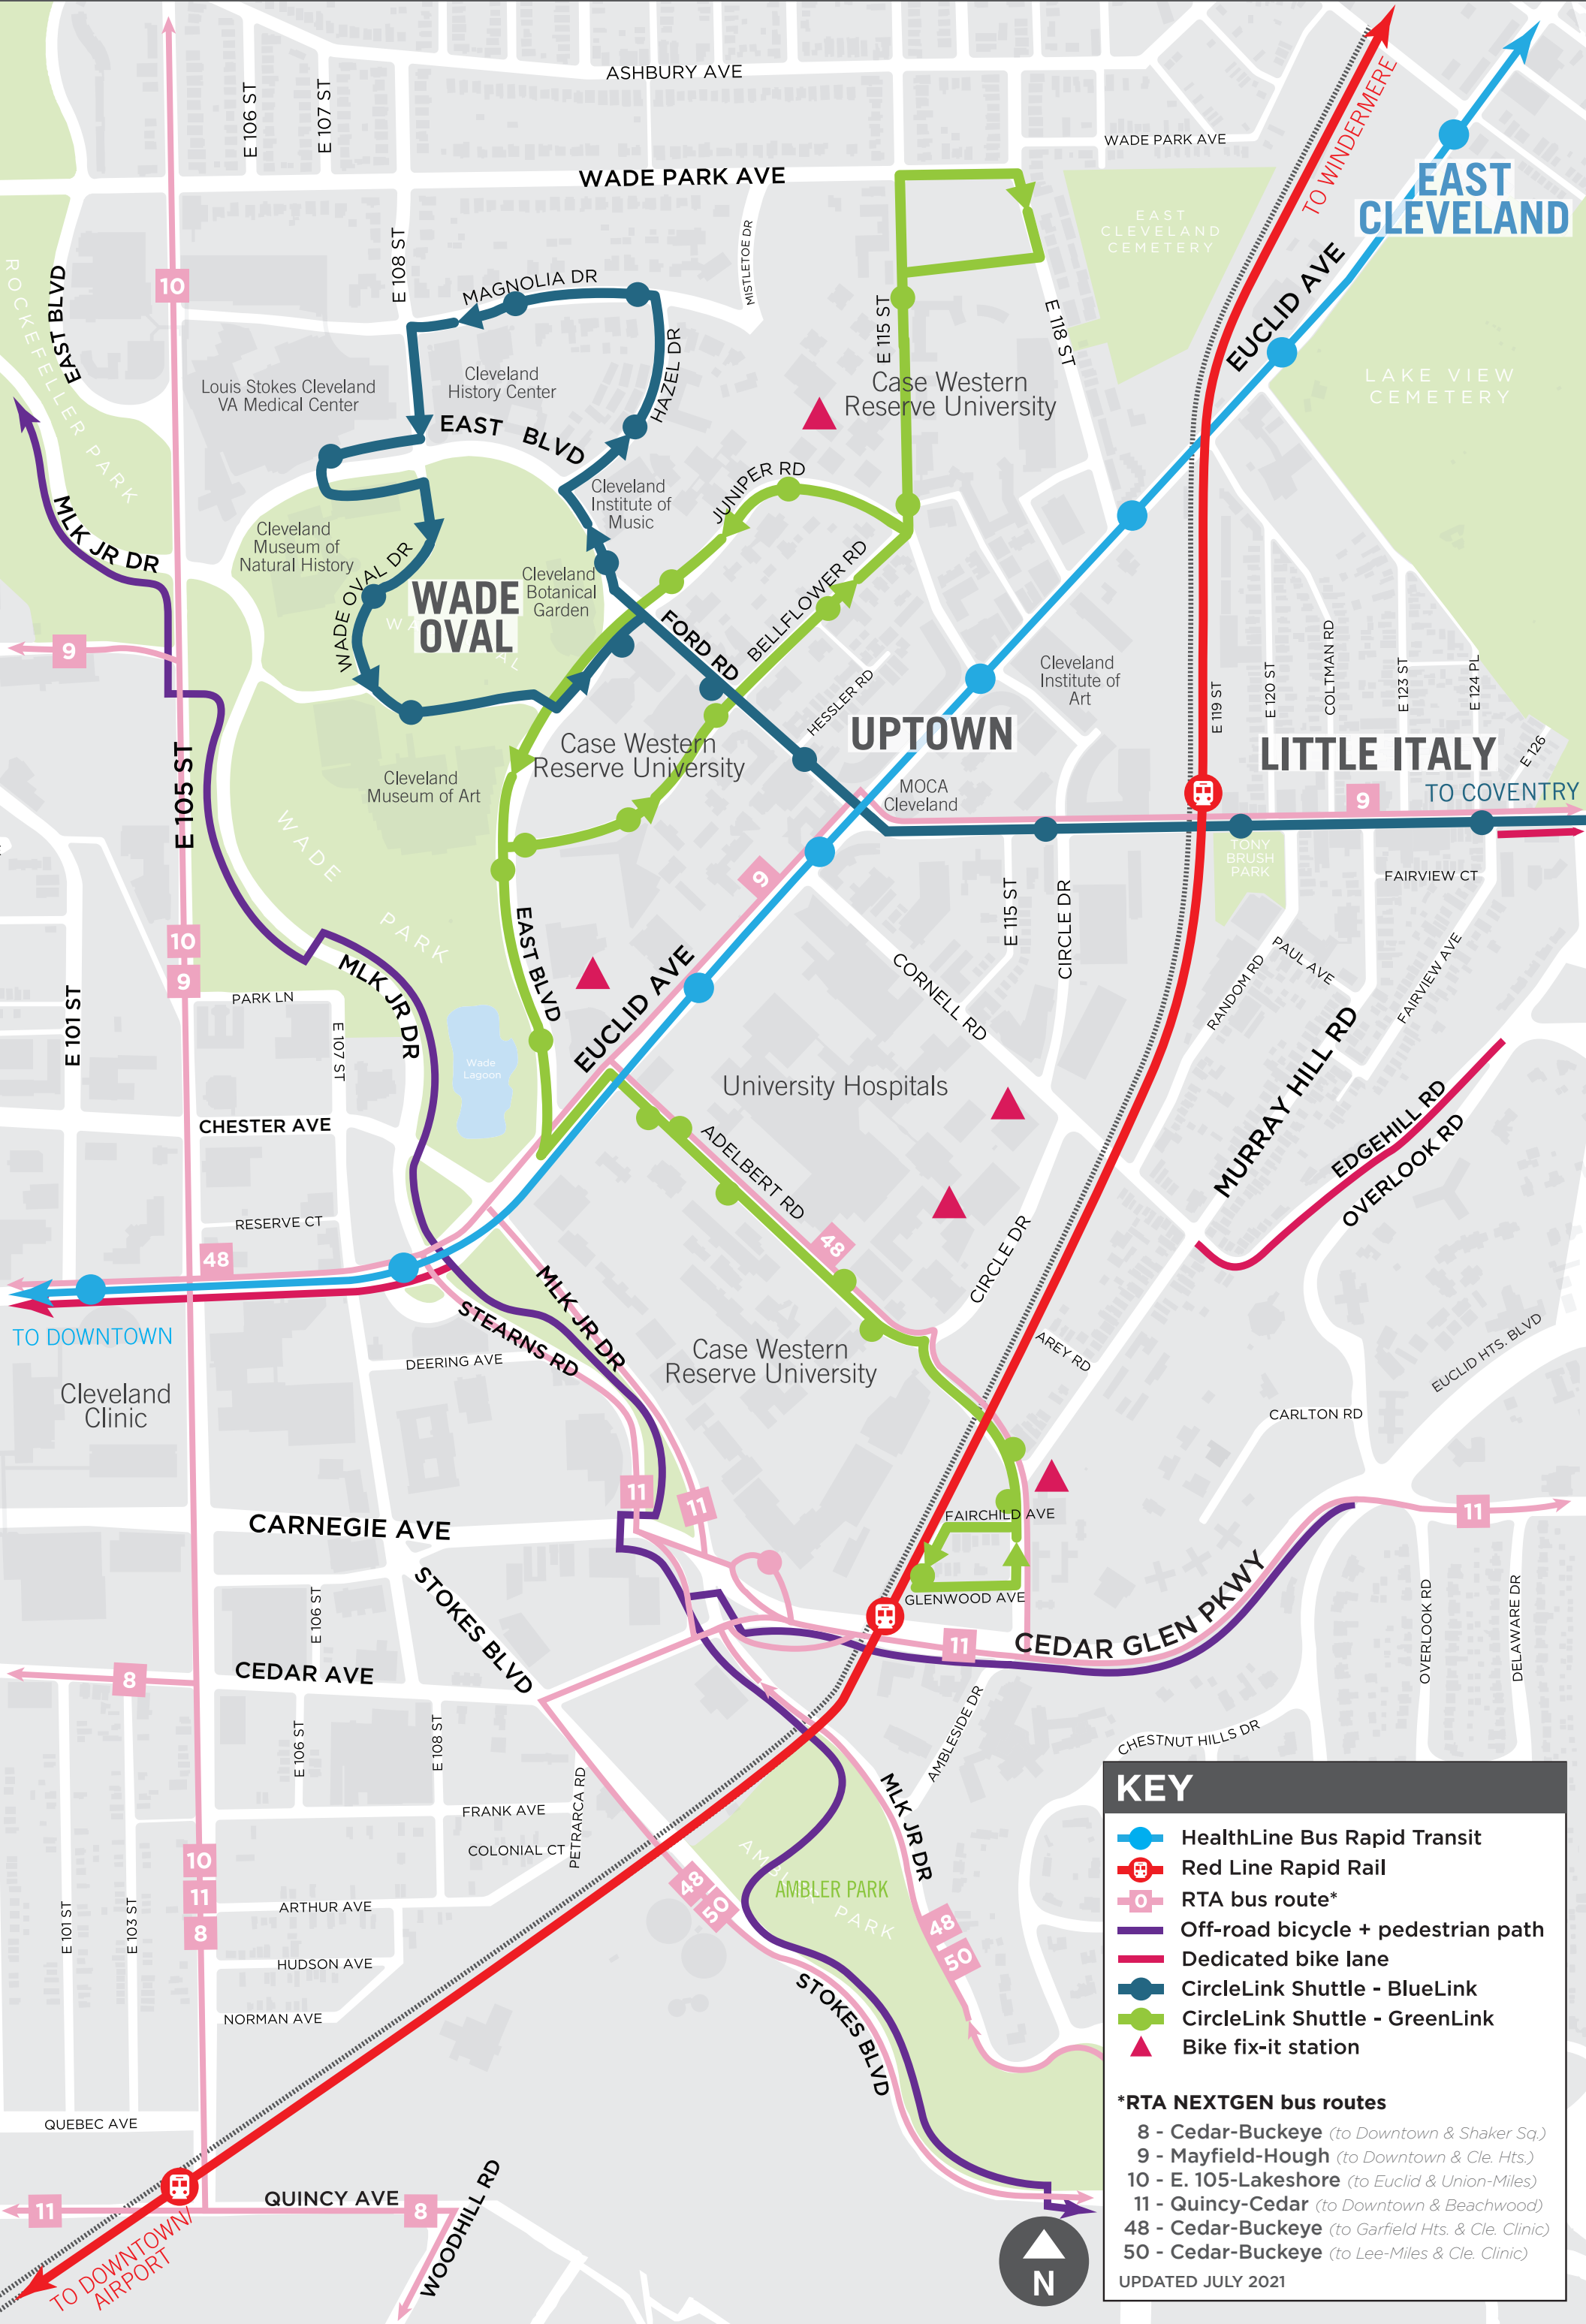

# UNIVERSITY CIRCLE

## A MULTIMODAL TRANSPORTATION GUIDE

### KEY

- HealthLine Bus Rapid Transit
- Red Line Rapid Rail
- RTA bus route\*
- Off-road bicycle + pedestrian path
- Dedicated bike lane
- CircleLink Shuttle - BlueLink
- CircleLink Shuttle - GreenLink
- Bike fix-it station

### \*RTA NEXTGEN bus routes

- 8 - Cedar-Buckeye (to Downtown & Shaker Sq.)
- 9 - Mayfield-Hough (to Downtown & Cle. Hts.)
- 10 - E. 105-Lakeshore (to Euclid & Union-Miles)
- 11 - Quincy-Cedar (to Downtown & Beachwood)
- 48 - Cedar-Buckeye (to Garfield Hts. & Cle. Clinic)
- 50 - Cedar-Buckeye (to Lee-Miles & Cle. Clinic)