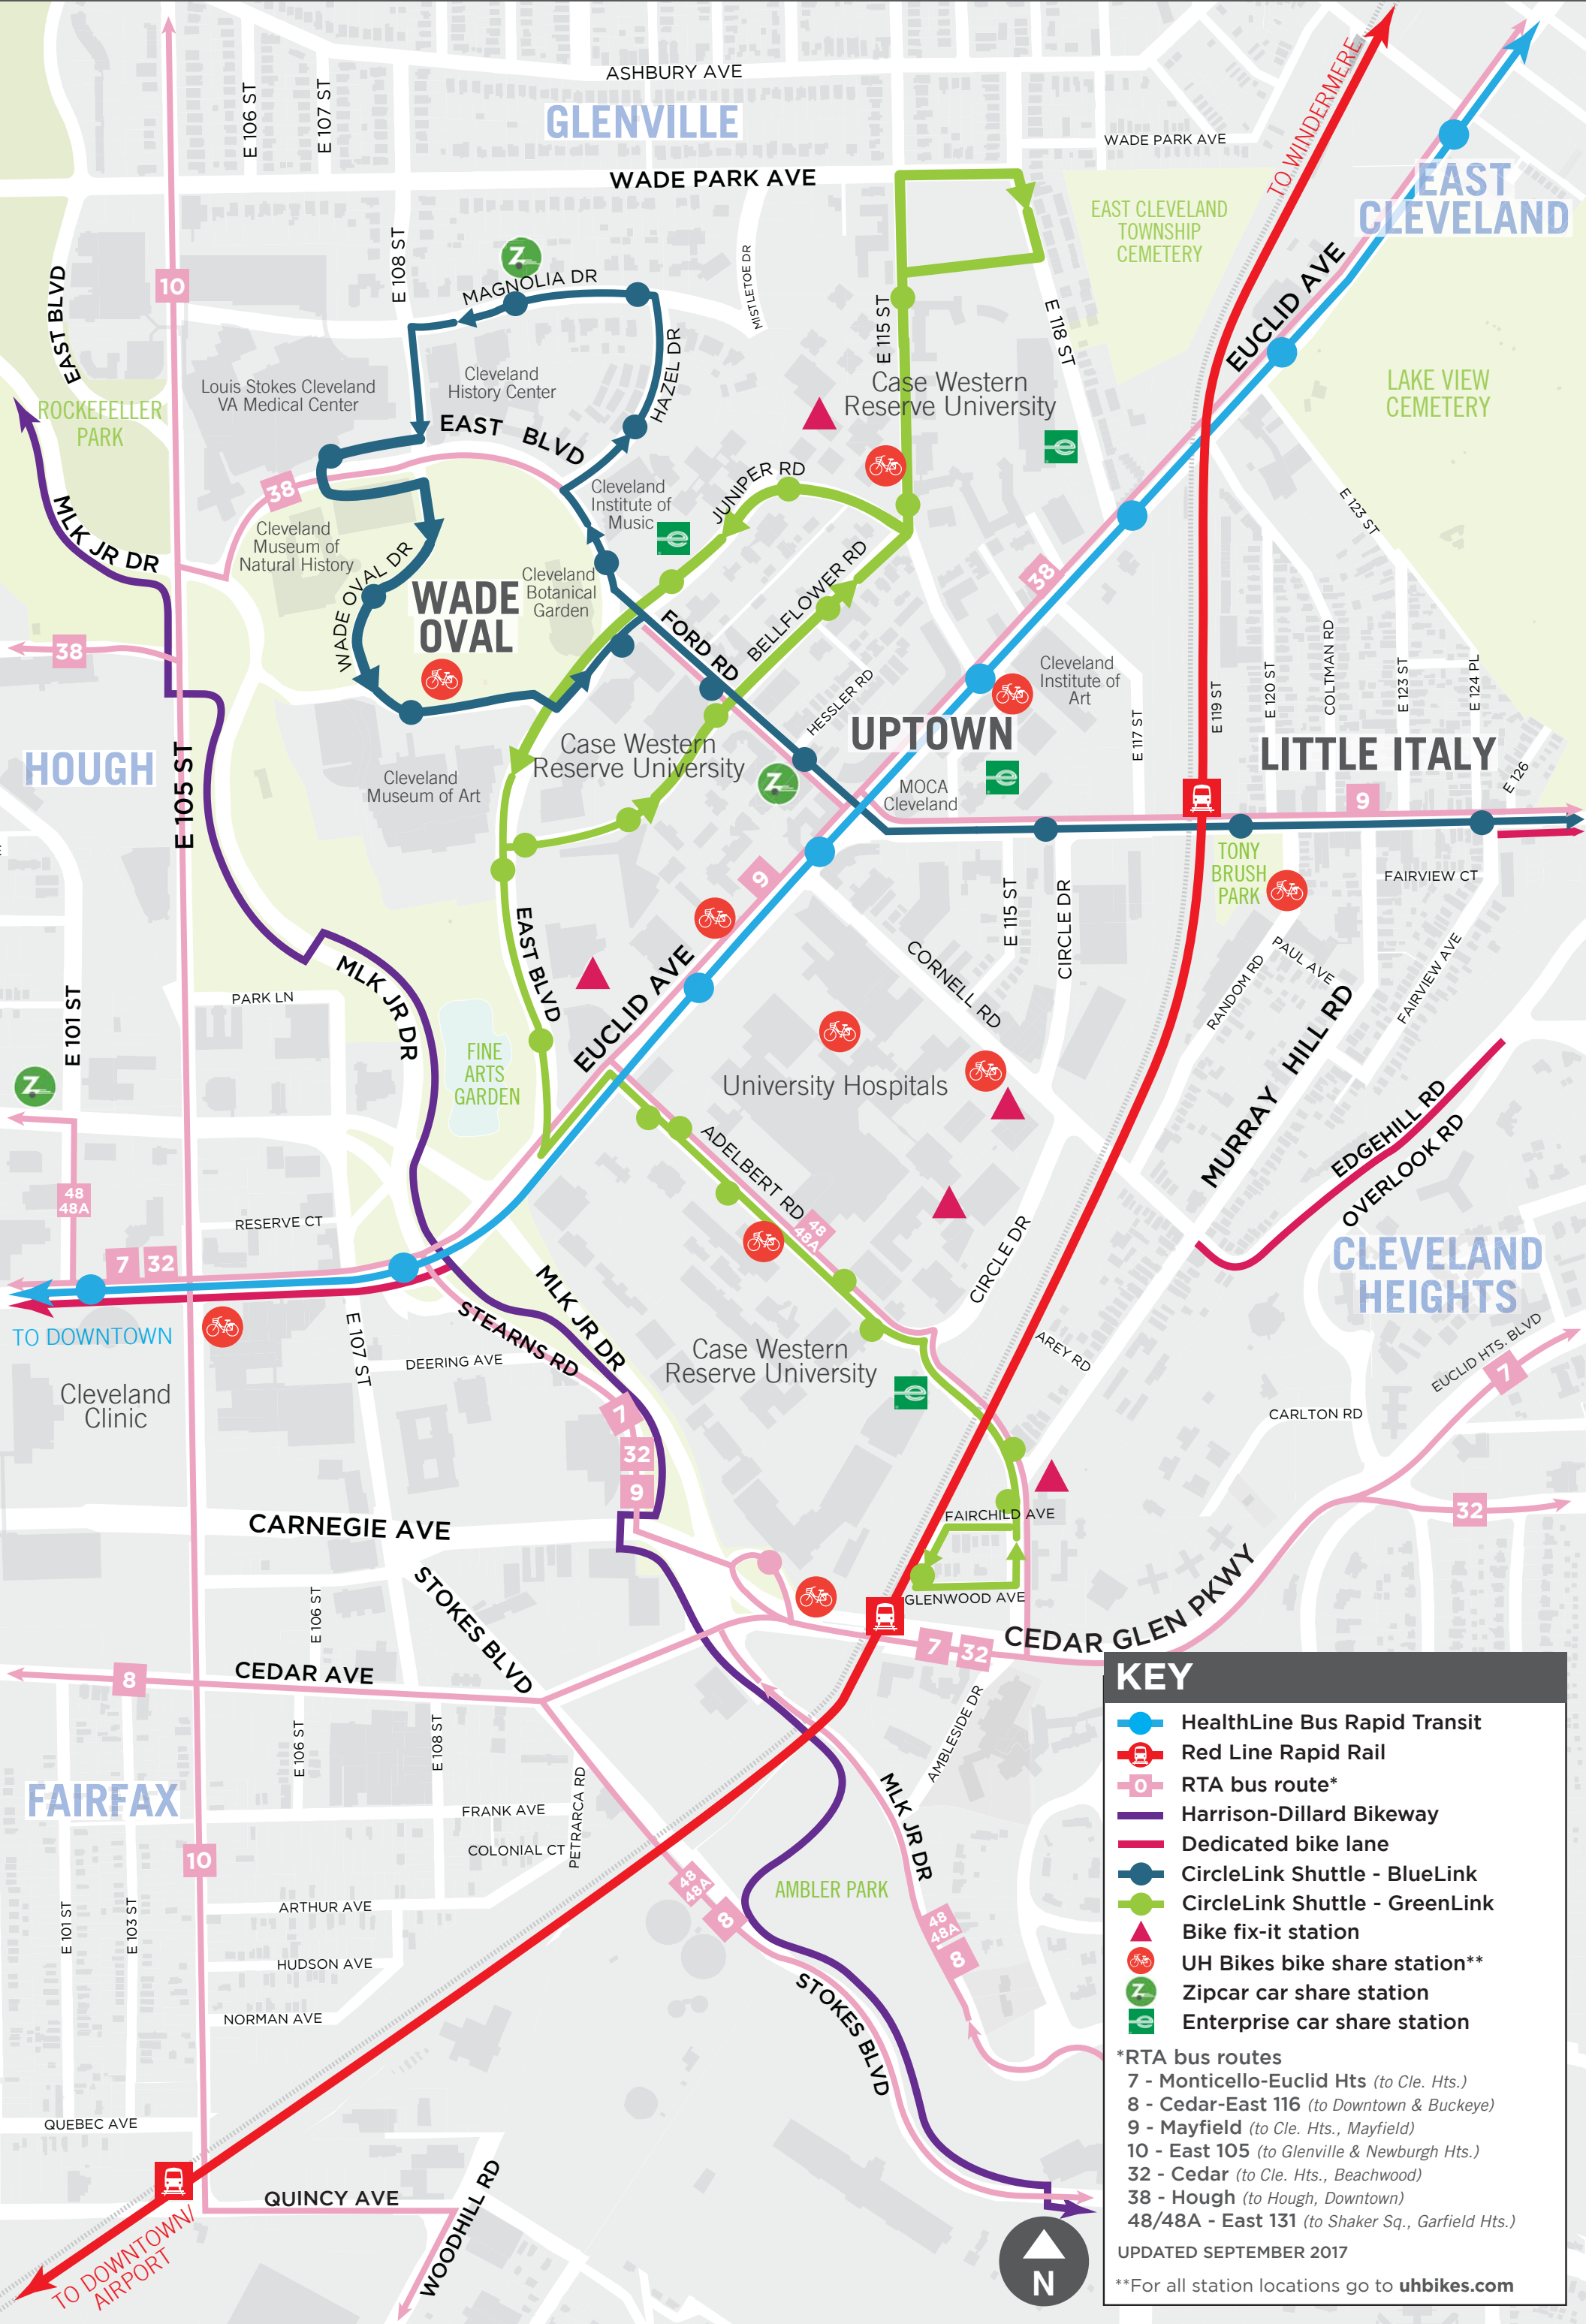

UNIVERSITY CIRCLE

A MULTIMODAL TRANSPORTATION GUIDE

KEY

- HealthLine Bus Rapid Transit
- Red Line Rapid Rail
- RTA bus route*
- Harrison-Dillard Bikeway
- Dedicated bike lane
- CircleLink Shuttle - BlueLink
- CircleLink Shuttle - GreenLink
- Bike fix-it station
- UH Bikes bike share station**
- Zipcar car share station
- Enterprise car share station

*RTA bus routes
 7 - Monticello-Euclid Hts (to Cle. Hts.)
 8 - Cedar-East 116 (to Downtown & Buckeye)
 9 - Mayfield (to Cle. Hts., Mayfield)
 10 - East 105 (to Glenville & Newburgh Hts.)
 32 - Cedar (to Cle. Hts., Beachwood)
 38 - Hough (to Hough, Downtown)
 48/48A - East 131 (to Shaker Sq., Garfield Hts.)

UPDATED SEPTEMBER 2017

**For all station locations go to uhbikes.com