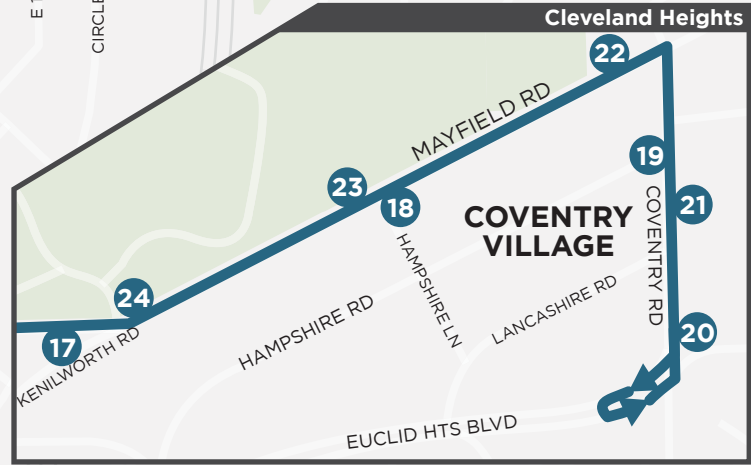

GreenLink Schedule

Service runs on a continuous loop between CWRU North and South campuses, with arrivals approximately every 30 minutes during operating hours and 20-minute peak service (Mon-Fri) between 6:30am - 10:00am and 4:00pm - 6:30pm.

For more information visit universitycircle.org/circlelink

BlueLink Culture/Retail

 RTA HealthLine Stops
 RTA Red Line Stops
 *updated August 2017

- 1 Little Italy-Univ. Circle RTA Station - West
- 2 Mayfield & Circle Drive / Abington Arms
- 3 Ford & Hessler / Uptown
- 4 Ford & Juniper / Glidden House
- 5 Institute of Music
- 6 Hazel & Magnolia
- 7 Cleveland History Center / Magnolia West
- 8 VA Medical Center
- 9 Museum of Natural History
- 10 Museum of Art
- 11 Botanical Garden / CWRU Law
- 12 Ford & Bellflower
- 13 Uptown / Ford Garage
- 14 Mayfield & Circle Drive / Transplant House
- 15 Little Italy-Univ. Circle RTA Station - East
- 16 Mayfield & E 126th
- 17 Mayfield & Kenilworth
- 18 Mayfield & Hampshire Lane - East
- 19 Coventry & Hampshire Road
- 20 Coventry & Euclid Heights
- 21 Coventry & Lancashire
- 22 Mayfield & Coventry
- 23 Mayfield & Hampshire Lane - West
- 24 Lake View Cemetery
- 25 Mayfield & E 124th

GreenLink Eds/Meds

- 1 Cedar-University RTA Station
- 2 Murray Hill Road
- 3 Rainbow Babies & Children's Hospital
- 4 University Hospitals
- 5 Severance Hall
- 6 East & Bellflower
- 7 Tinkham Veale University Center
- 8 Bellflower & Ford
- 9 Hessler Court
- 10 CWRU NRV South
- 11 CWRU NRV North
- 12 Juniper
- 13 Ford & Juniper
- 14 Museum of Art
- 15 CWRU Quad / Adelbert Hall
- 16 CWRU Quad / DeGrace
- 17 1-2-1 Fitness / Veale
- 18 CWRU SRV / Murray Hill

BlueLink Hours

Monday—Friday
6:30am—6:00pm

Saturday—Sunday
Noon—6:00pm

GreenLink Hours

Monday—Friday
6:30am—6:30pm

Saturday
10:00am—6:00pm

Sunday
Noon—6:00pm

Get real-time shuttle info via the Transit app or by visiting universitycircle.org/circlelink