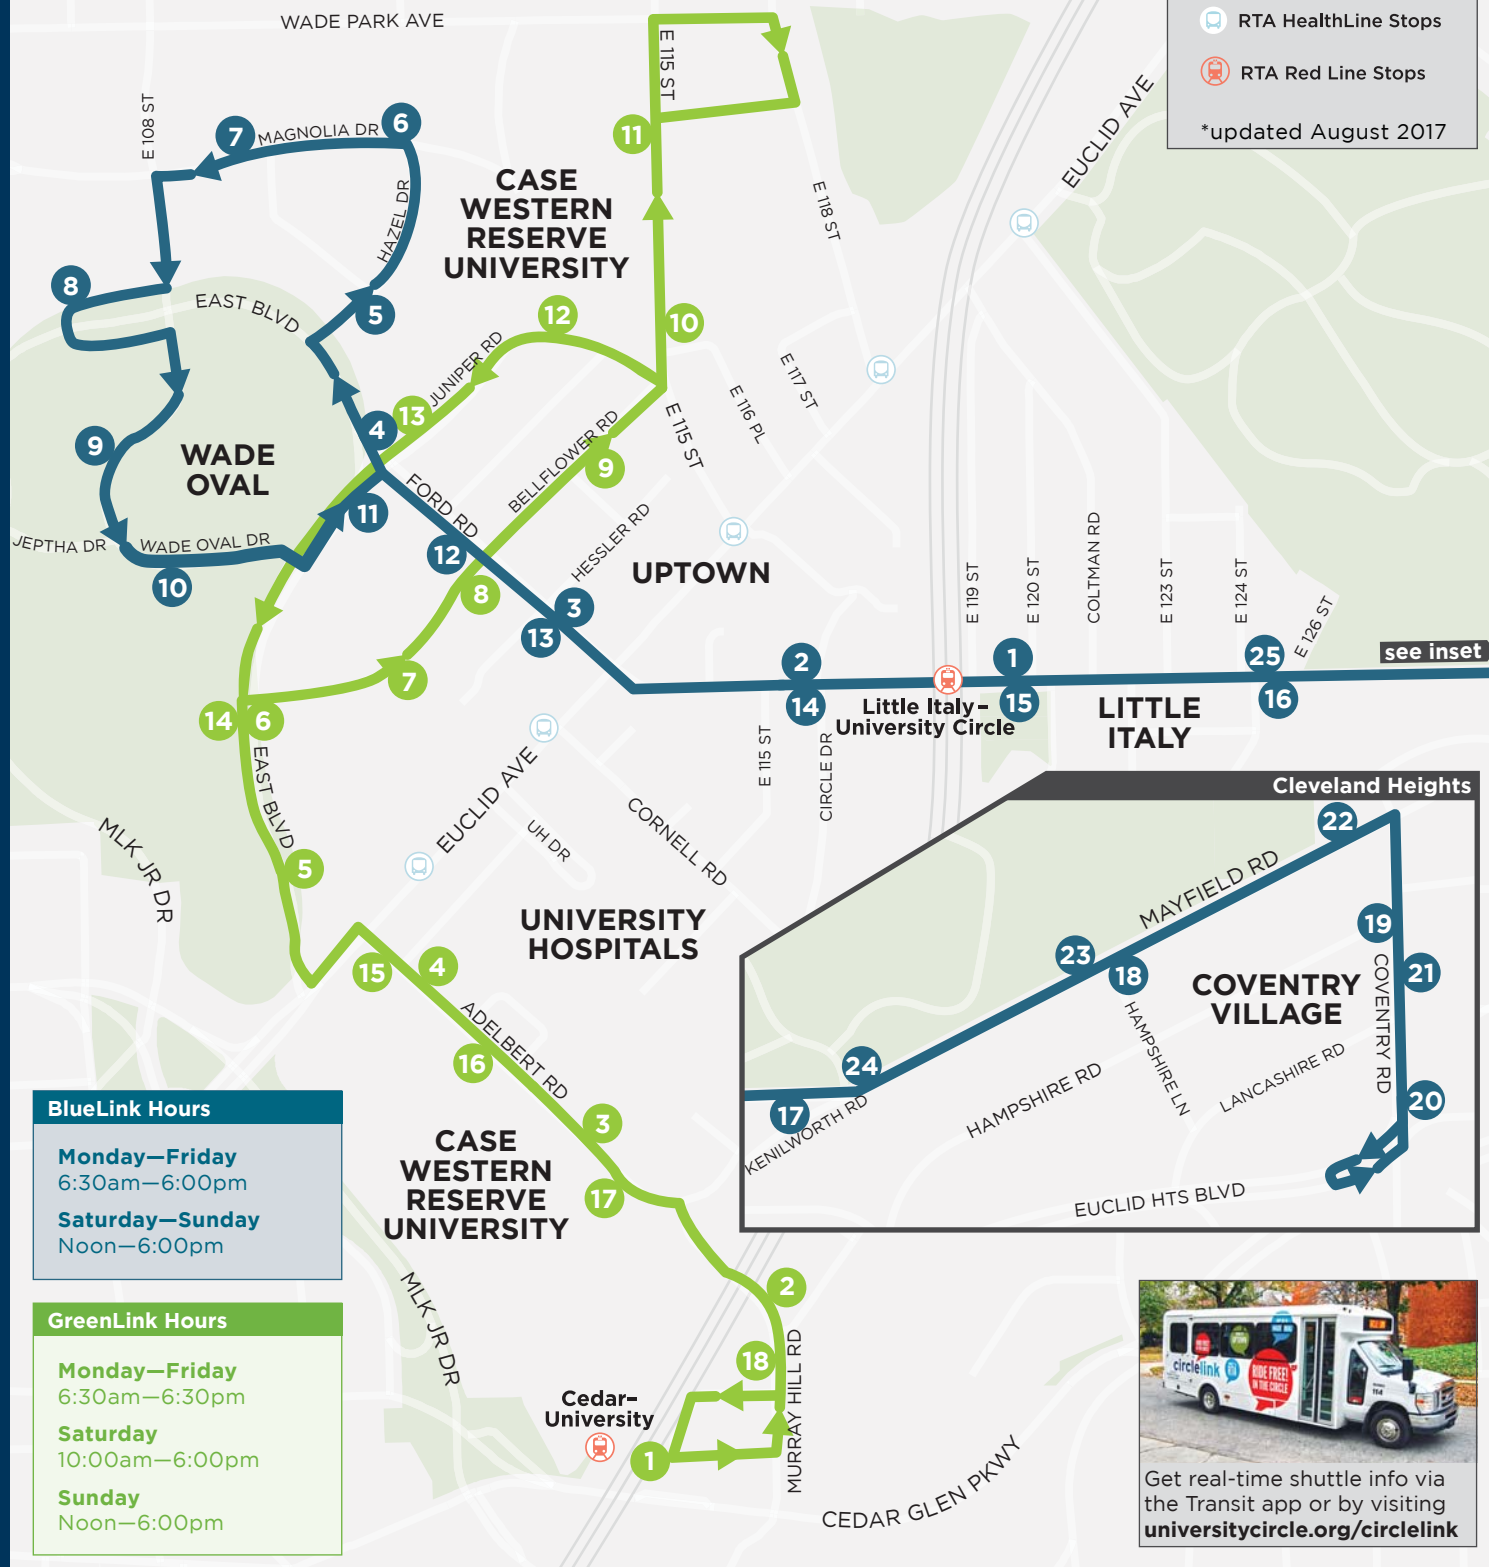

GreenLink Schedule

Service runs on a continuous loop between CWRU North and South campuses, with arrivals approximately every 30 minutes during operating hours and 20-minute peak service (Mon-Fri) between 6:30am - 10:00am and 4:00pm - 6:30pm.

OPERATED BY 
216.791.6226

circlelink

**RIDE FREE!
IN THE CIRCLE**

**HOP BETWEEN
WADE OVAL, UPTOWN
LITTLE ITALY
AND COVENTRY**

CircleLink is a free public shuttle serving University Circle, Little Italy and Coventry with routes running every **20-30 minutes** during service hours.

For more information visit universitycircle.org/circlelink

BlueLink Culture/Retail

 RTA HealthLine Stops
 RTA Red Line Stops
 *updated August 2017

- 1 Little Italy-Univ. Circle RTA Station - West
- 2 Mayfield & Circle Drive / Abington Arms
- 3 Ford & Hessler / Uptown
- 4 Ford & Juniper / Glidden House
- 5 Institute of Music
- 6 Hazel & Magnolia
- 7 Cleveland History Center / Magnolia West
- 8 VA Medical Center
- 9 Museum of Natural History
- 10 Museum of Art
- 11 Botanical Garden / CWRU Law
- 12 Ford & Bellflower
- 13 Uptown / Ford Garage
- 14 Mayfield & Circle Drive / Transplant House
- 15 Little Italy-Univ. Circle RTA Station - East
- 16 Mayfield & E 126th
- 17 Mayfield & Kenilworth
- 18 Mayfield & Hampshire Lane - East
- 19 Coventry & Hampshire Road
- 20 Coventry & Euclid Heights
- 21 Coventry & Lancashire
- 22 Mayfield & Coventry
- 23 Mayfield & Hampshire Lane - West
- 24 Lake View Cemetery
- 25 Mayfield & E 124th

GreenLink Eds/Meds

- 1 Cedar-University RTA Station
- 2 Murray Hill Road
- 3 Rainbow Babies & Children's Hospital
- 4 University Hospitals
- 5 Severance Hall
- 6 East & Bellflower
- 7 Tinkham Veale University Center
- 8 Bellflower & Ford
- 9 Hessler Court
- 10 CWRU NRV South
- 11 CWRU NRV North
- 12 Juniper
- 13 Ford & Juniper
- 14 Museum of Art
- 15 CWRU Quad / Adelbert Hall
- 16 CWRU Quad / DeGrace
- 17 1-2-1 Fitness / Veale
- 18 CWRU SRV / Murray Hill